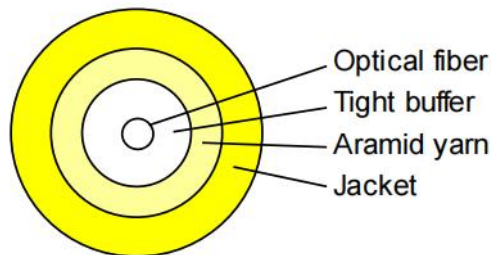

3 OPTICAL CABLE

3.1 Optical Cable Technical Specification

Figure1 Cable Structure

Table 2 Technical Performance of Simplex Optical Cable

Items	Requirements
Optical Fiber	G657A1
Cable Diameter (mm)	3.0
Tight buffered material	LZSH
Tight buffered diameter (mm)	0.9
External sheath material/Color	LZSH/Yellow(SM)
Cable strengthen member/Specification	Aramid Yarn